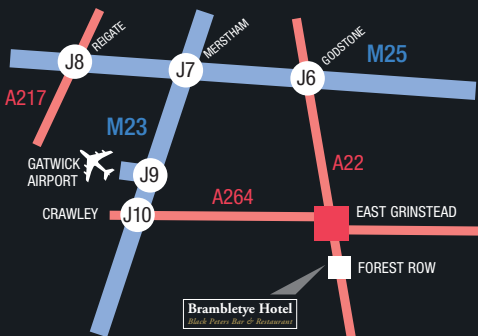

email: hotel@brambletyehotel.co.uk

www.brambletyehotel.co.uk

The Brambletye Hotel

The Brambletye Hotel is situated in the centre of the village of Forest Row in East Sussex.

Accommodation

We offer Bed & Breakfast accommodation in spacious and well appointed guest rooms, both in the old and new wings of the hotel.